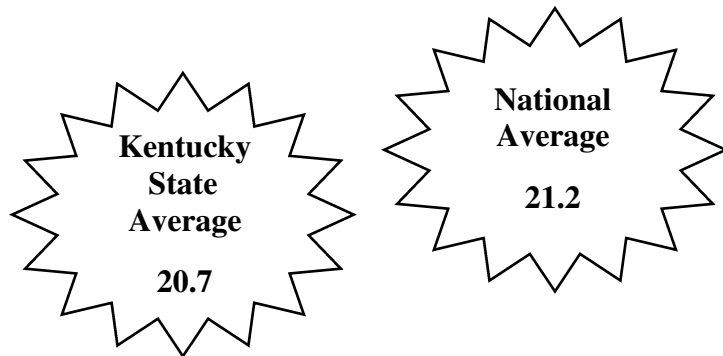

ACT Comparison Chart

CCA's statistics as of 2007	ACT Score
Average	23.1
College Preparatory Diploma	24.9
Advanced College Preparatory Diploma	26.9
Students who have attended CCA for at least 5 years	24.3
Students who attended fewer than 5 years	20.9

High School	Average ACT Score
Ballard Memorial	19.2
Butler County	19.1
Henry County	20.5
DuPont Manual	24.3
Frankfort Independent	20.6
Franklin County	20.6
Kentucky Country Day	22.3
Louisville Christian Academy-CAL	23.6
Oldham County	22.0
North Oldham	21.0
South Oldham	22.8
Saint Xavier	23.3
Shelby County	21.6
Spencer County	19.4
Trinity	22.2
Western Hills Franklin County	20.8
Whitefield Academy	22.6